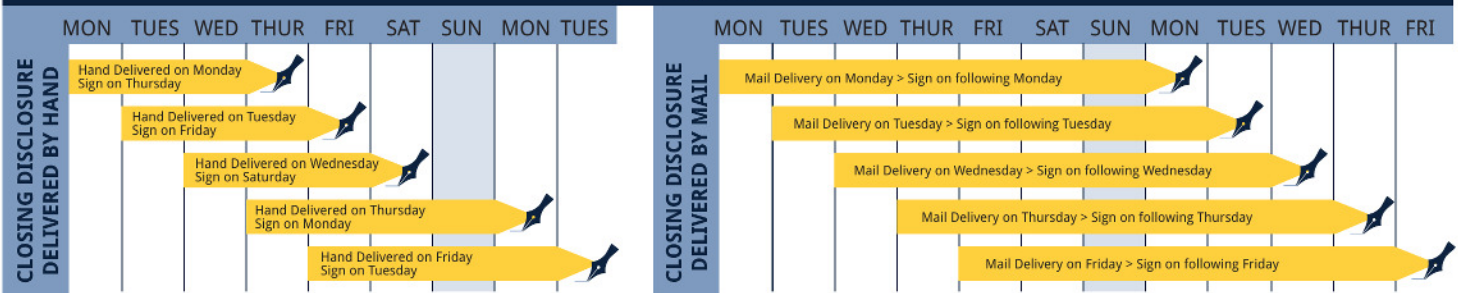

Reference by day of the week

Trusted everywhere,
every day.